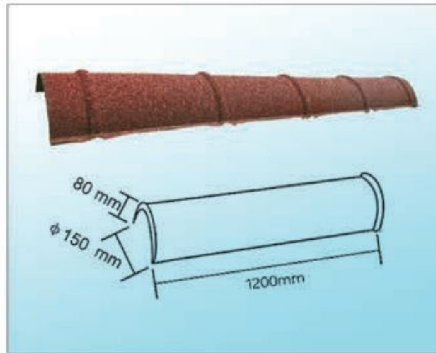

Accessories/ 配件

圆形脊瓦 Circular Ridge Tile